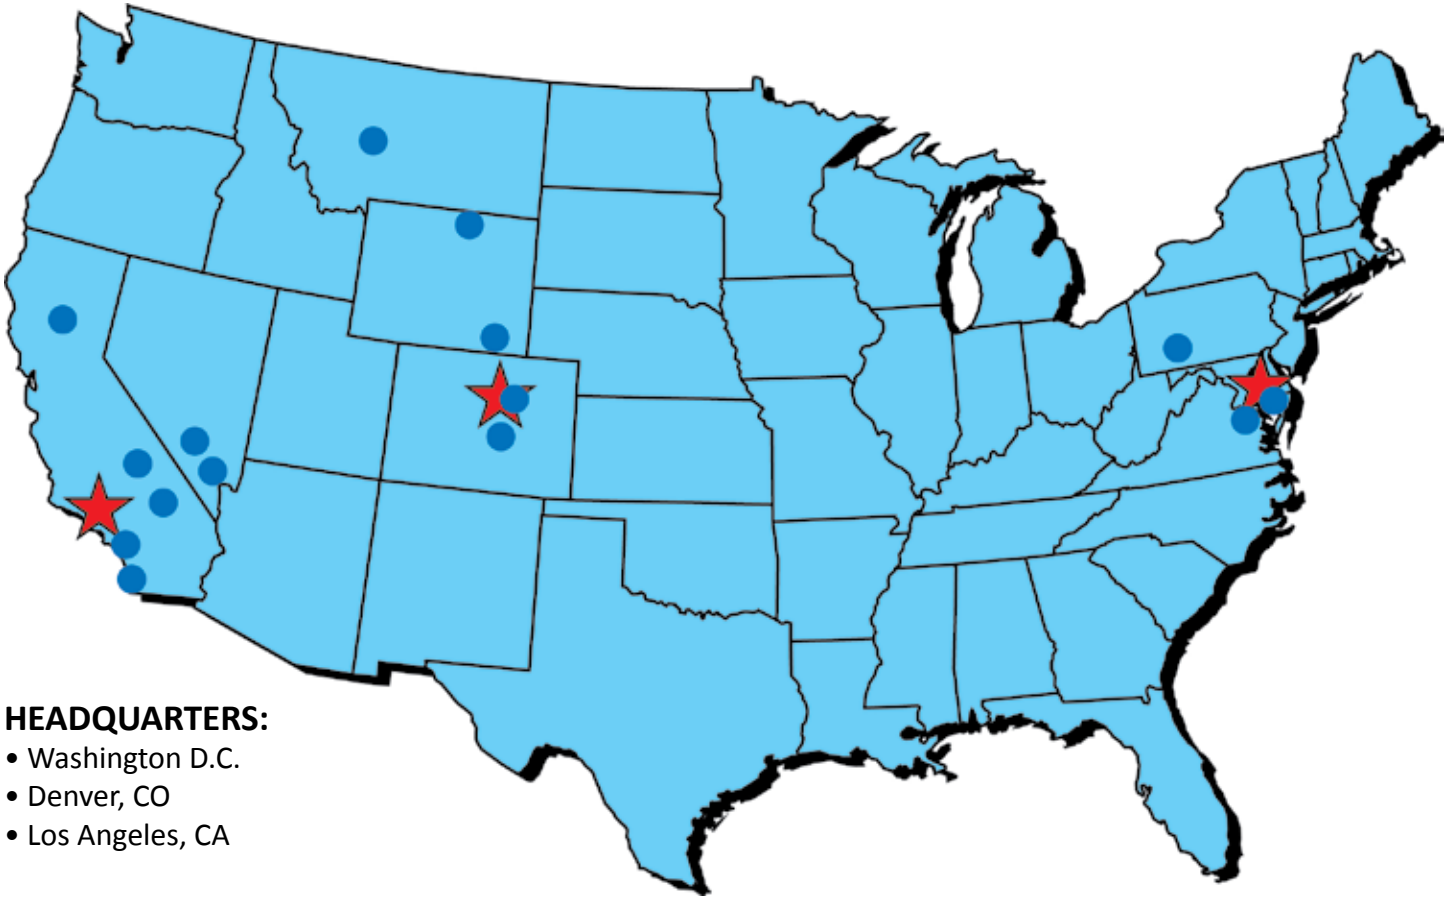

FACILITY TYPES

Medical Facilities
 Federal Facilities
 Cemeteries
 Aviation

LOCATIONS

HEADQUARTERS:

- Washington D.C.
- Denver, CO
- Los Angeles, CA

SPECIAL PROJECTS:

- Washington D.C.
- Denver, CO
- Colorado Springs, CO
- Cheyenne, WY
- Sheridan, WY
- Fort Harrison, MT
- San Diego, CA
- Miramar Base, CA
- Edwards AFB, CA
- Fort Irwin, CA
- Northern CA
- Nellis AFB, NV
- Creech AFB, NV
- Arlington National Cemetery, VA
- Flight 93 Memorial, PA

EDWARDS AFB
NELLIS AFB
PETERSON AFB
CREECH AFB
SCHREIVER AFB
BUCKLEY AFB

CHEYENNE VAMC
DENVER VAMC
WEST LA VAMC
FORT HARRISON VAMC
SHERIDAN VAMC

NORFOLK DISTRICT
LA DISTRICT
OMAHA DISTRICT
ALBUQUERQUE DISTRICT